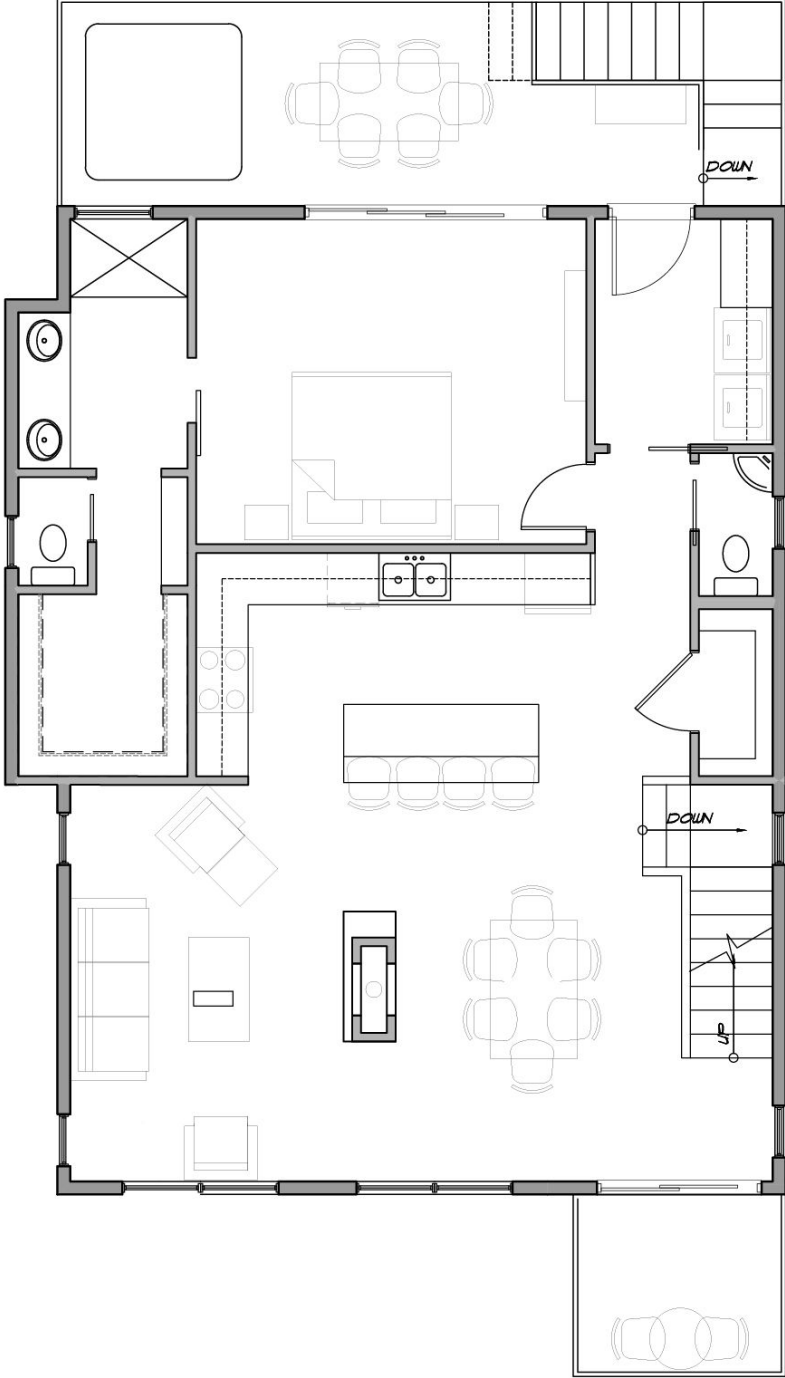

248 Rosemary Lane Durango, CO 81301 | Plan 2, Elevation A - Lower Level

970.317.2216
sales@sutterhomesco.com

ROSEMARY LANE
by SUTTER HOMES

248 Rosemary Lane Durango, CO 81301 | Plan 2, Elevation A - Main Level