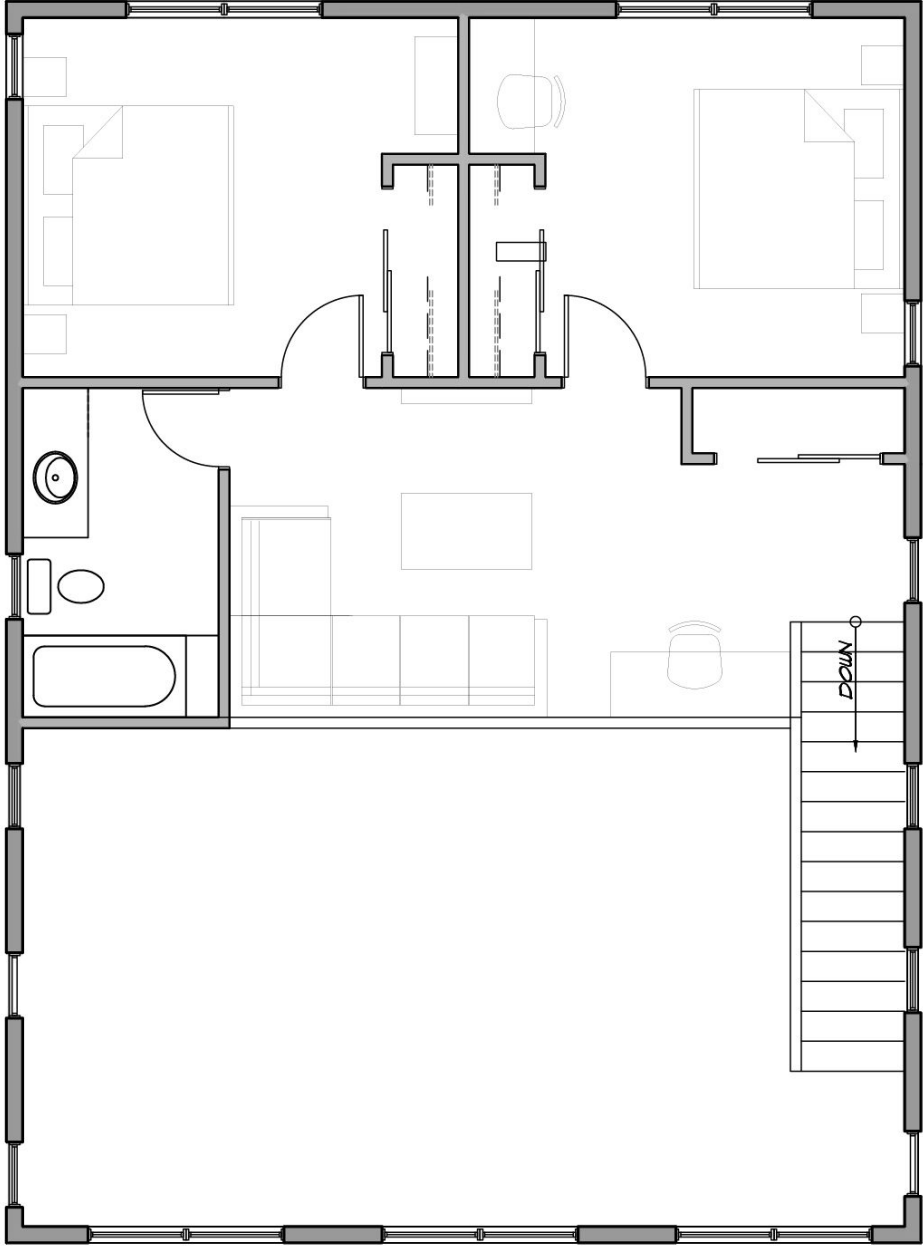

248 Rosemary Lane Durango, CO 81301 | Plan 2, Elevation A - Upper Level

970.317.2216
sales@sutterhomesco.com