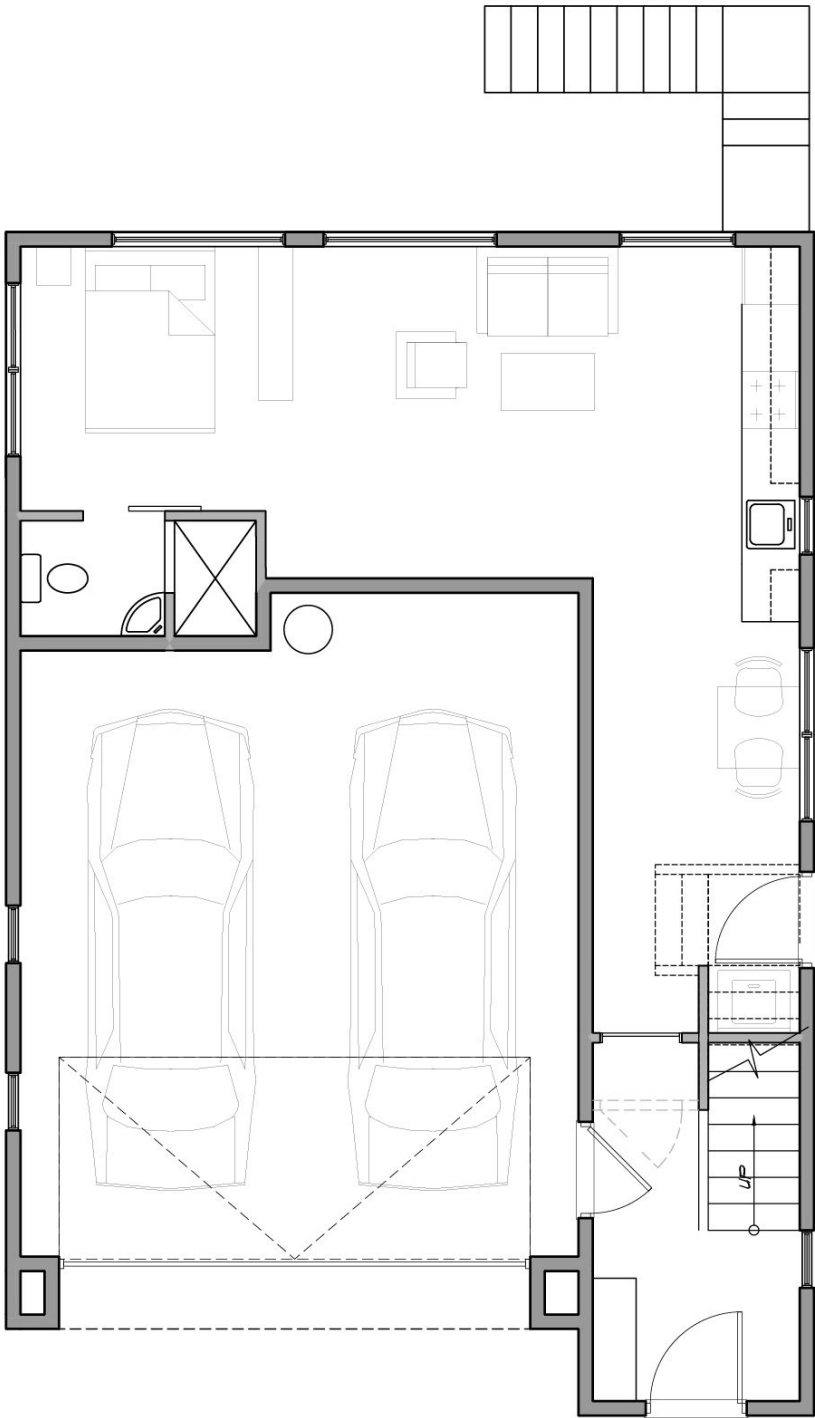

248 Rosemary Lane Durango, CO 81301 | Plan 2, Elevation A - Lower Level

970.317.2216
sales@sutterhomesco.com

ROSEMARY LANE
by SUTTER HOMES

248 Rosemary Lane Durango, CO 81301 | Plan 2, Elevation A - Main Level