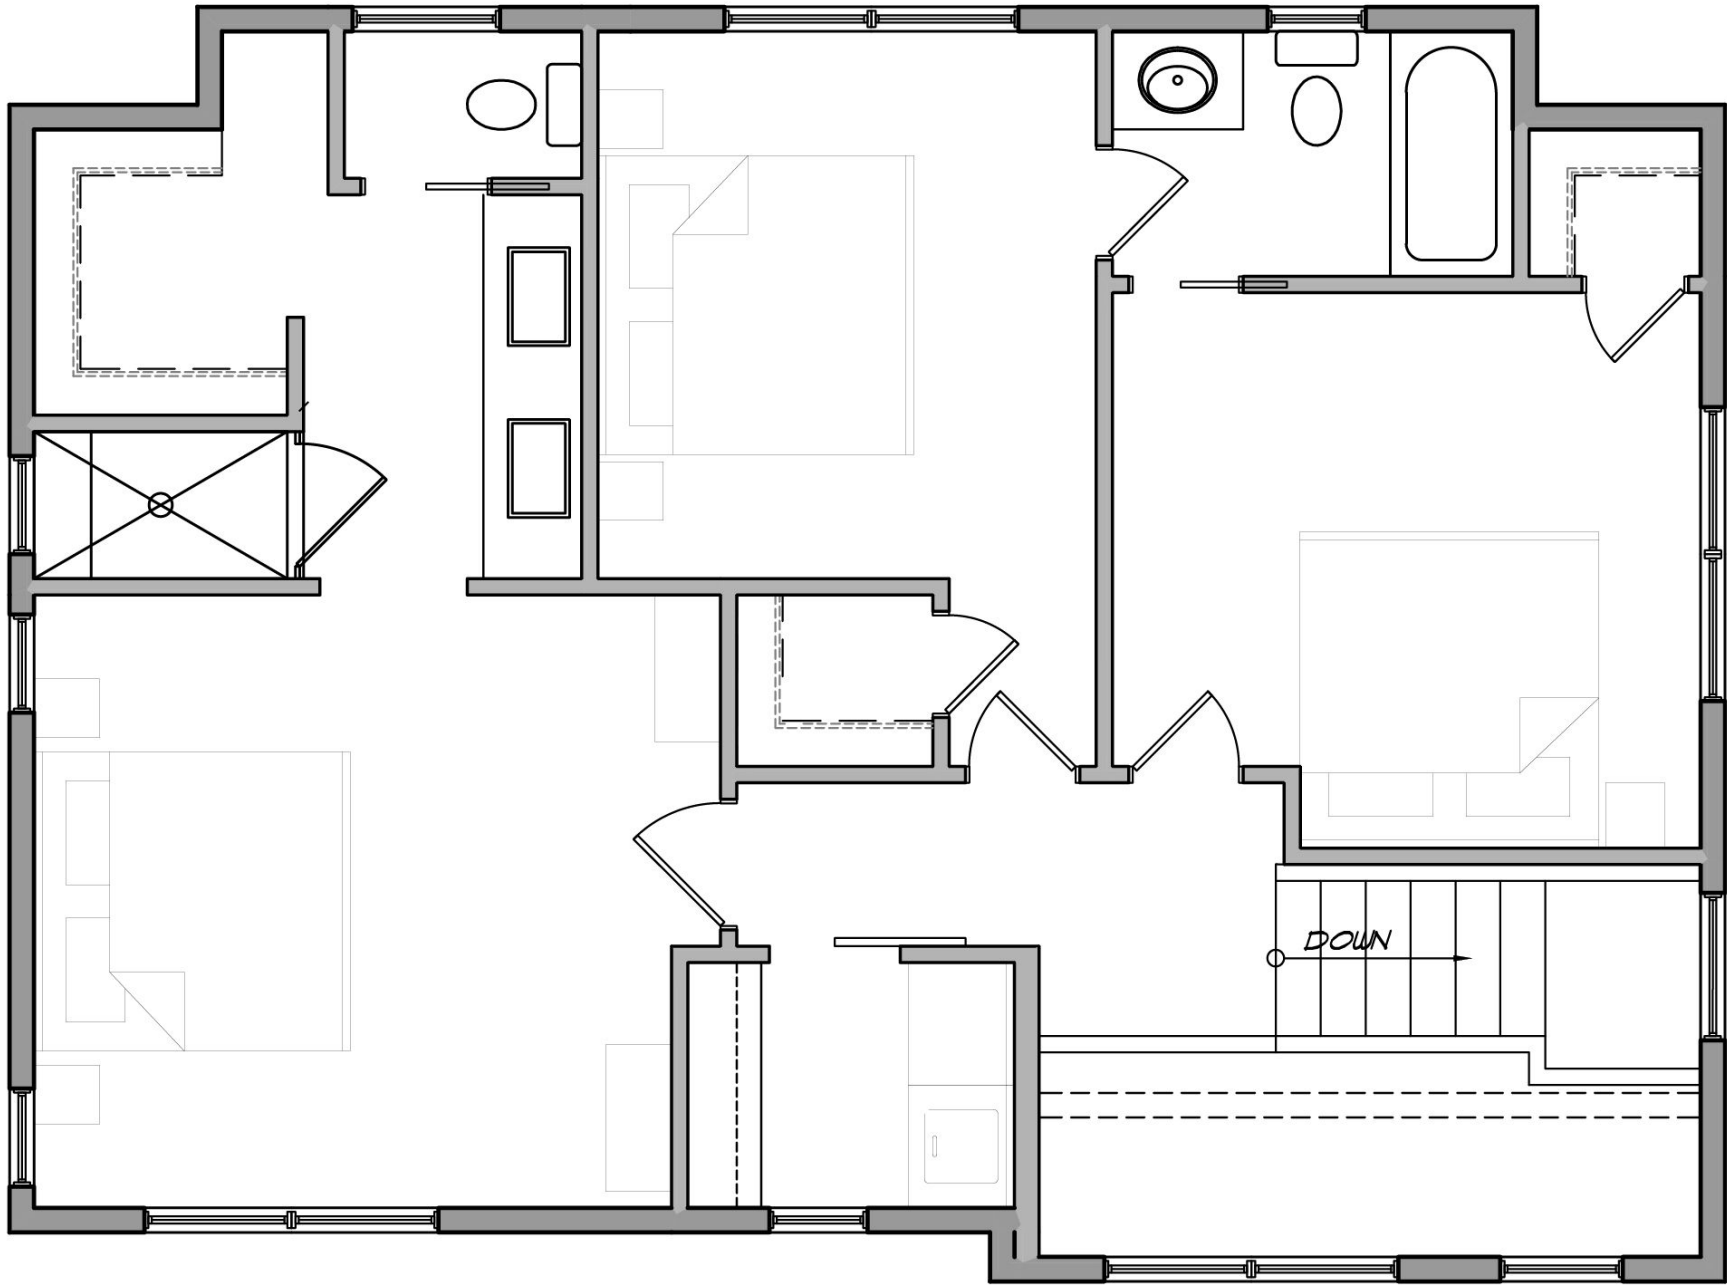

240 Rosemary Lane Durango, CO 81301 | Plan 1R, Elevation A - Upper Level

970.317.2216
sales@sutterhomesco.com