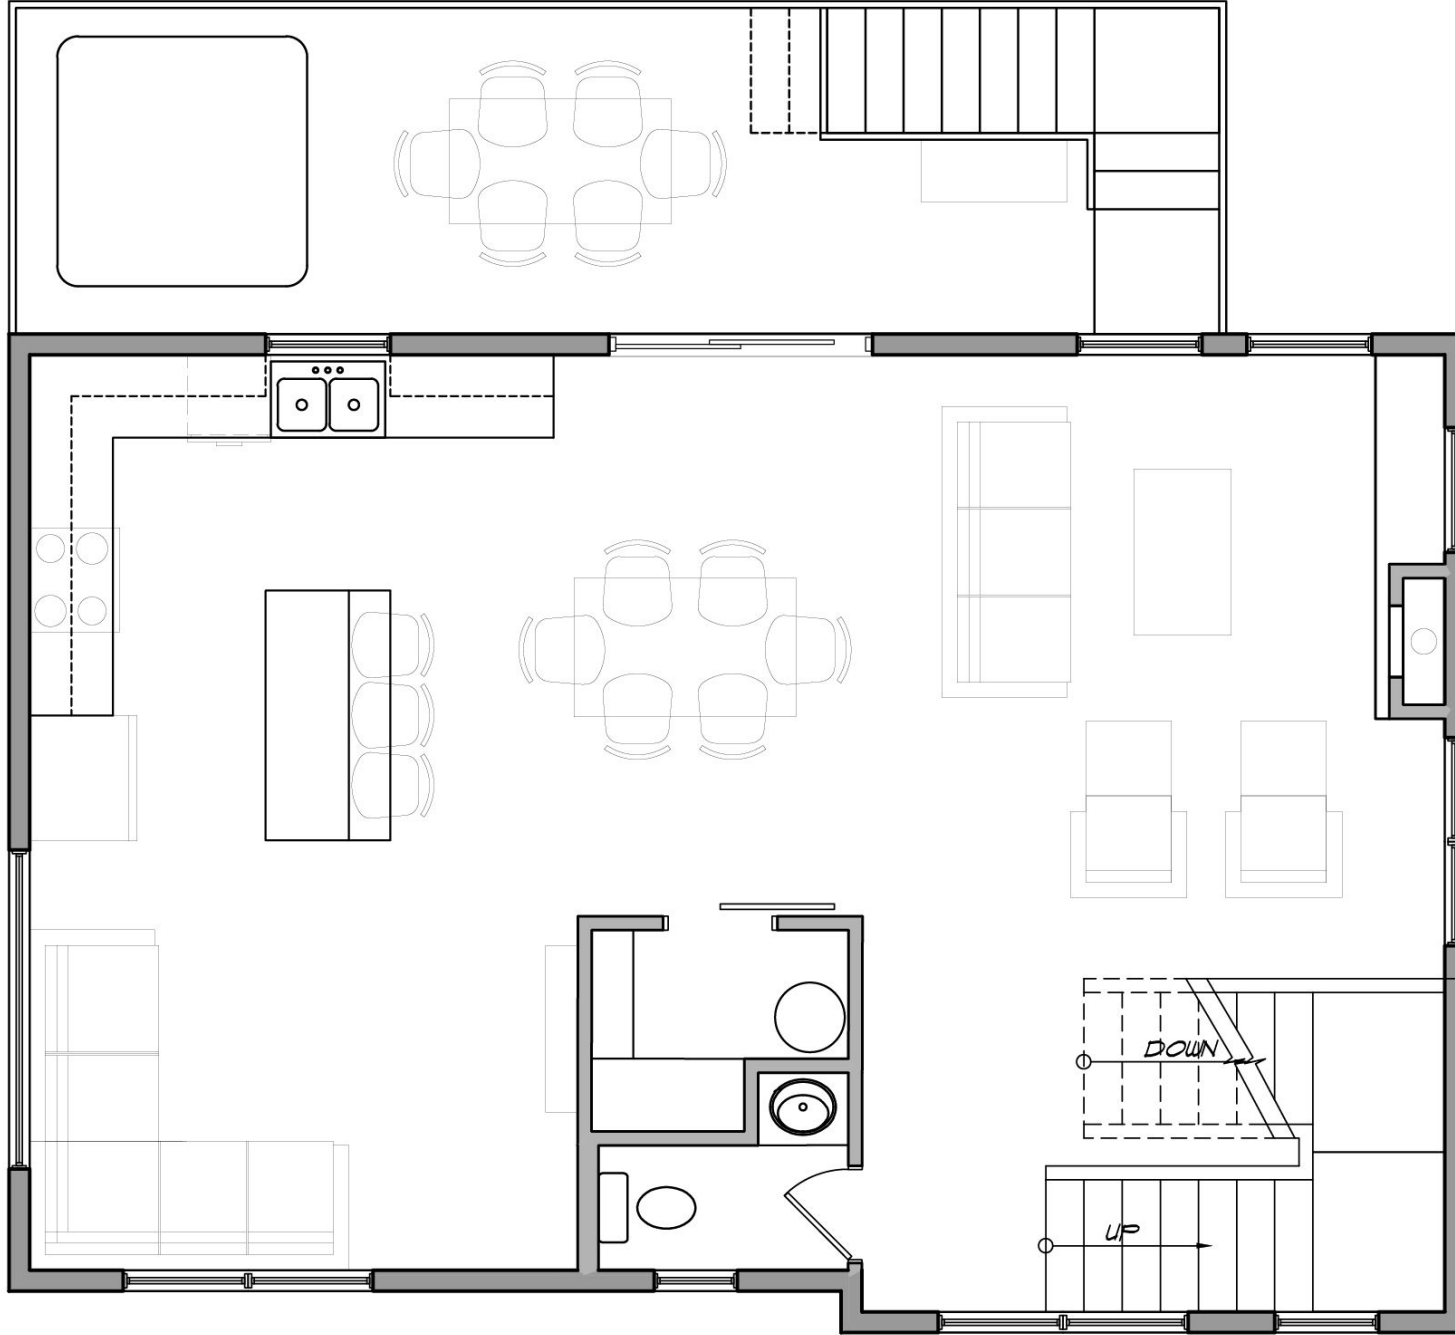

240 Rosemary Lane Durango, CO 81301 | Plan 1R, Elevation A - Lower Level

970.317.2216
sales@sutterhomesco.com

ROSEMARY LANE
by SUTTER HOMES

240 Rosemary Lane Durango, CO 81301 | Plan 1R, Elevation A - Main Level