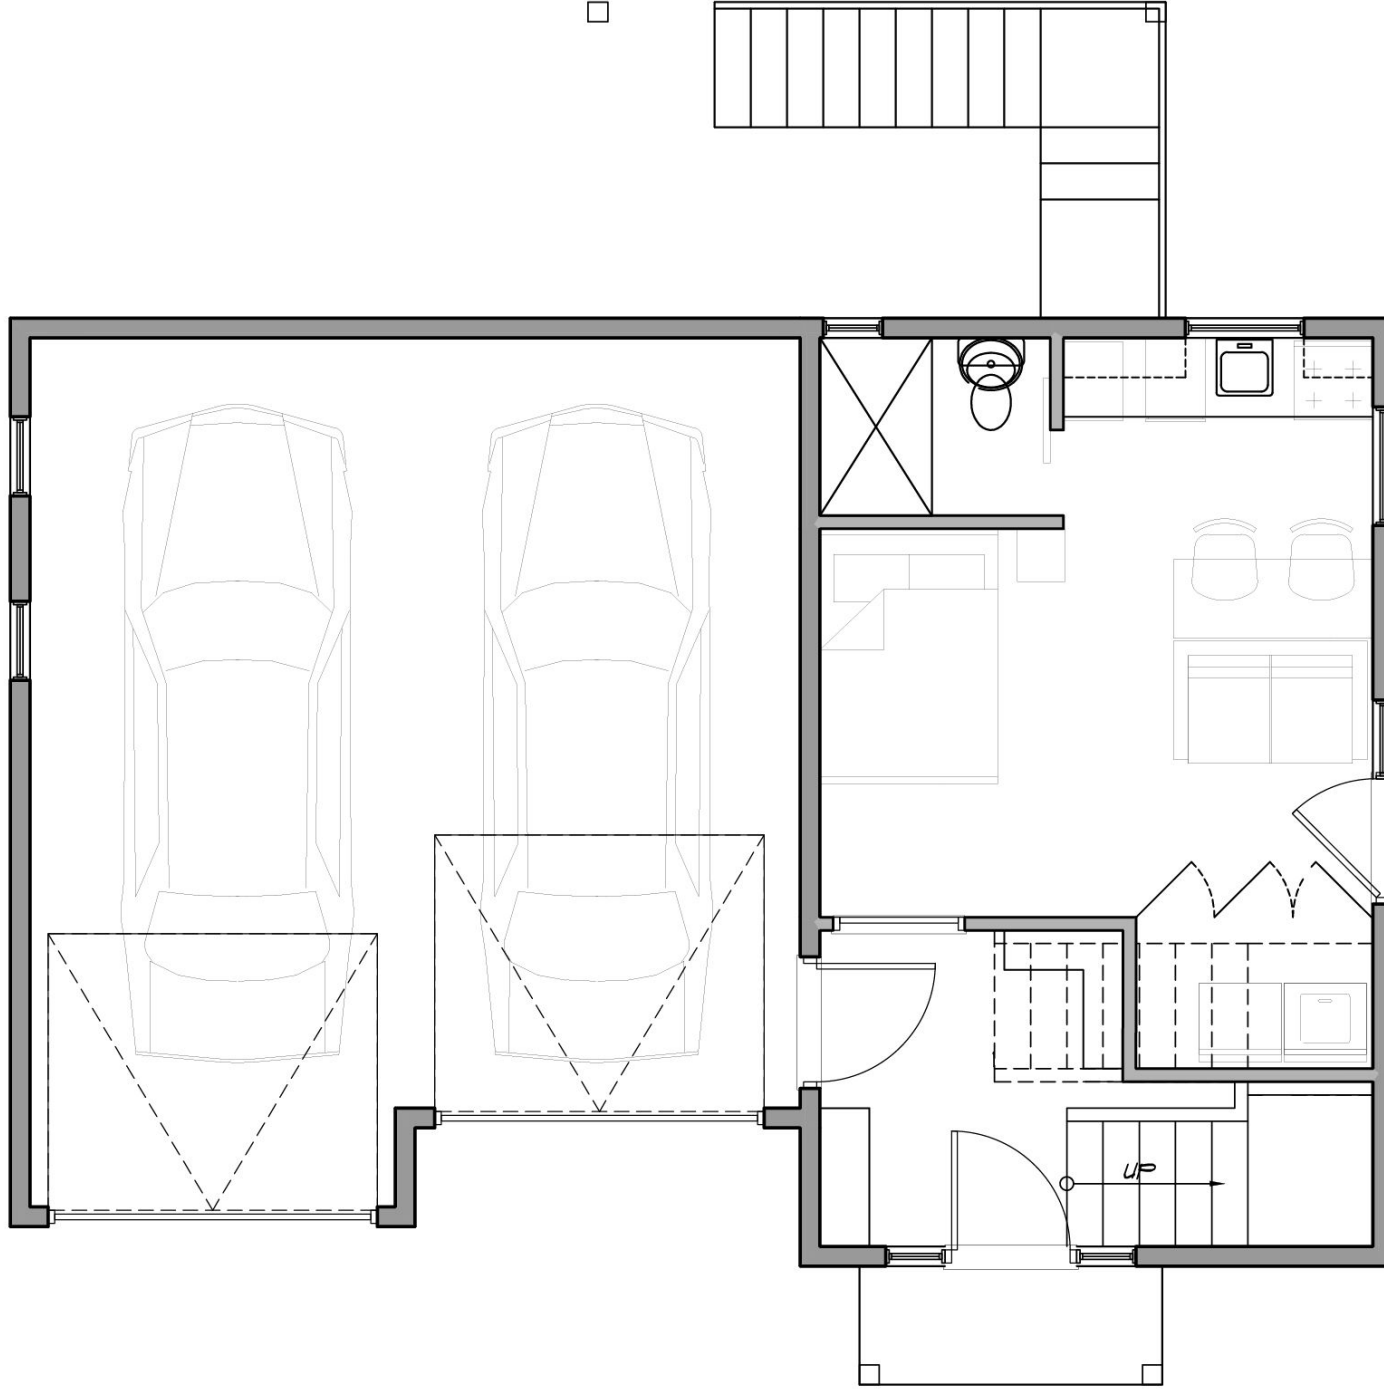

240 Rosemary Lane Durango, CO 81301 | Plan 1R, Elevation A - Lower Level

970.317.2216
sales@sutterhomesco.com

ROSEMARY LANE
by SUTTER HOMES

240 Rosemary Lane Durango, CO 81301 | Plan 1R, Elevation A - Main Level