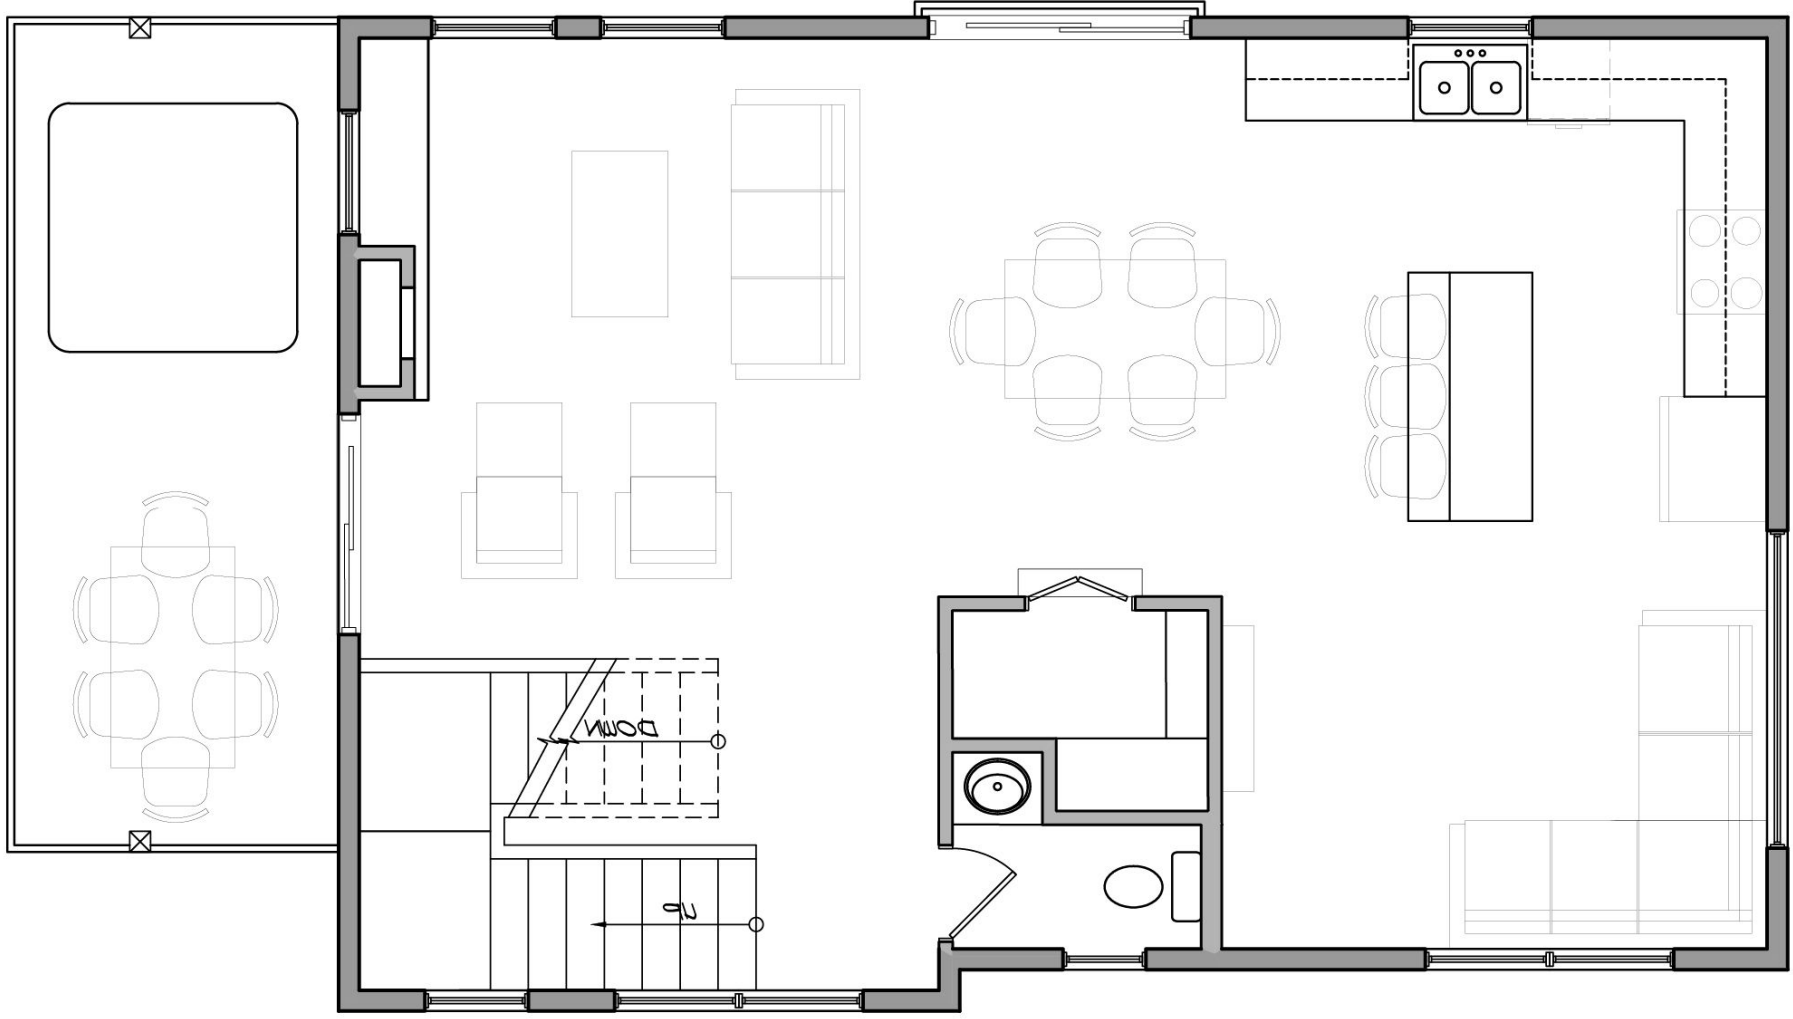

232 Rosemary Lane Durango, CO 81301 | Plan 1s (mirrored), Elevation B - Lower Level

970.317.2216  
sales@sutterhomesco.com

ROSEMARY LANE  
by SUTTER HOMES

232 Rosemary Lane Durango, CO 81301 | Plan 1s (mirrored), Elevation B - Main Level