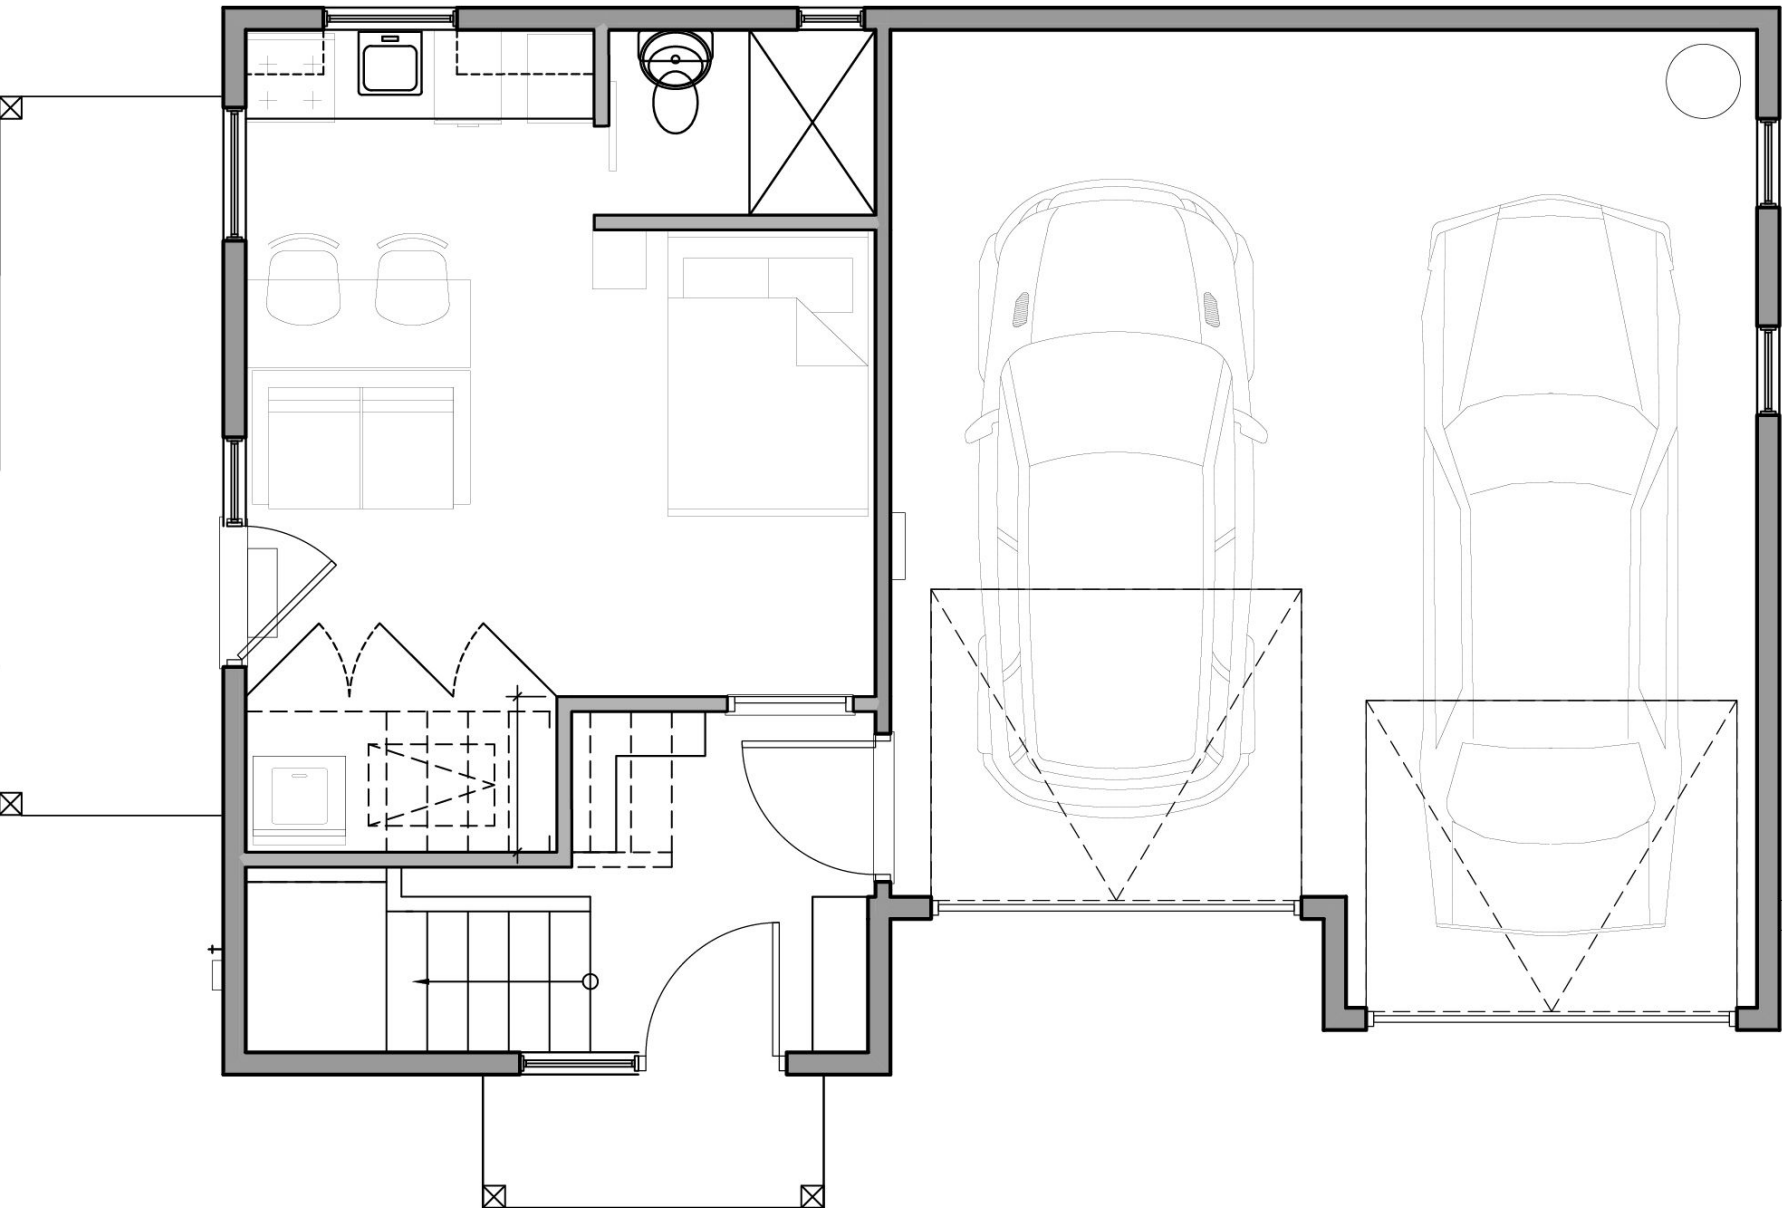

232 Rosemary Lane Durango, CO 81301 | Plan 1s (mirrored), Elevation B - Lower Level

970.317.2216  
sales@sutterhomesco.com

ROSEMARY LANE  
by SUTTER HOMES

232 Rosemary Lane Durango, CO 81301 | Plan 1s (mirrored), Elevation B - Main Level