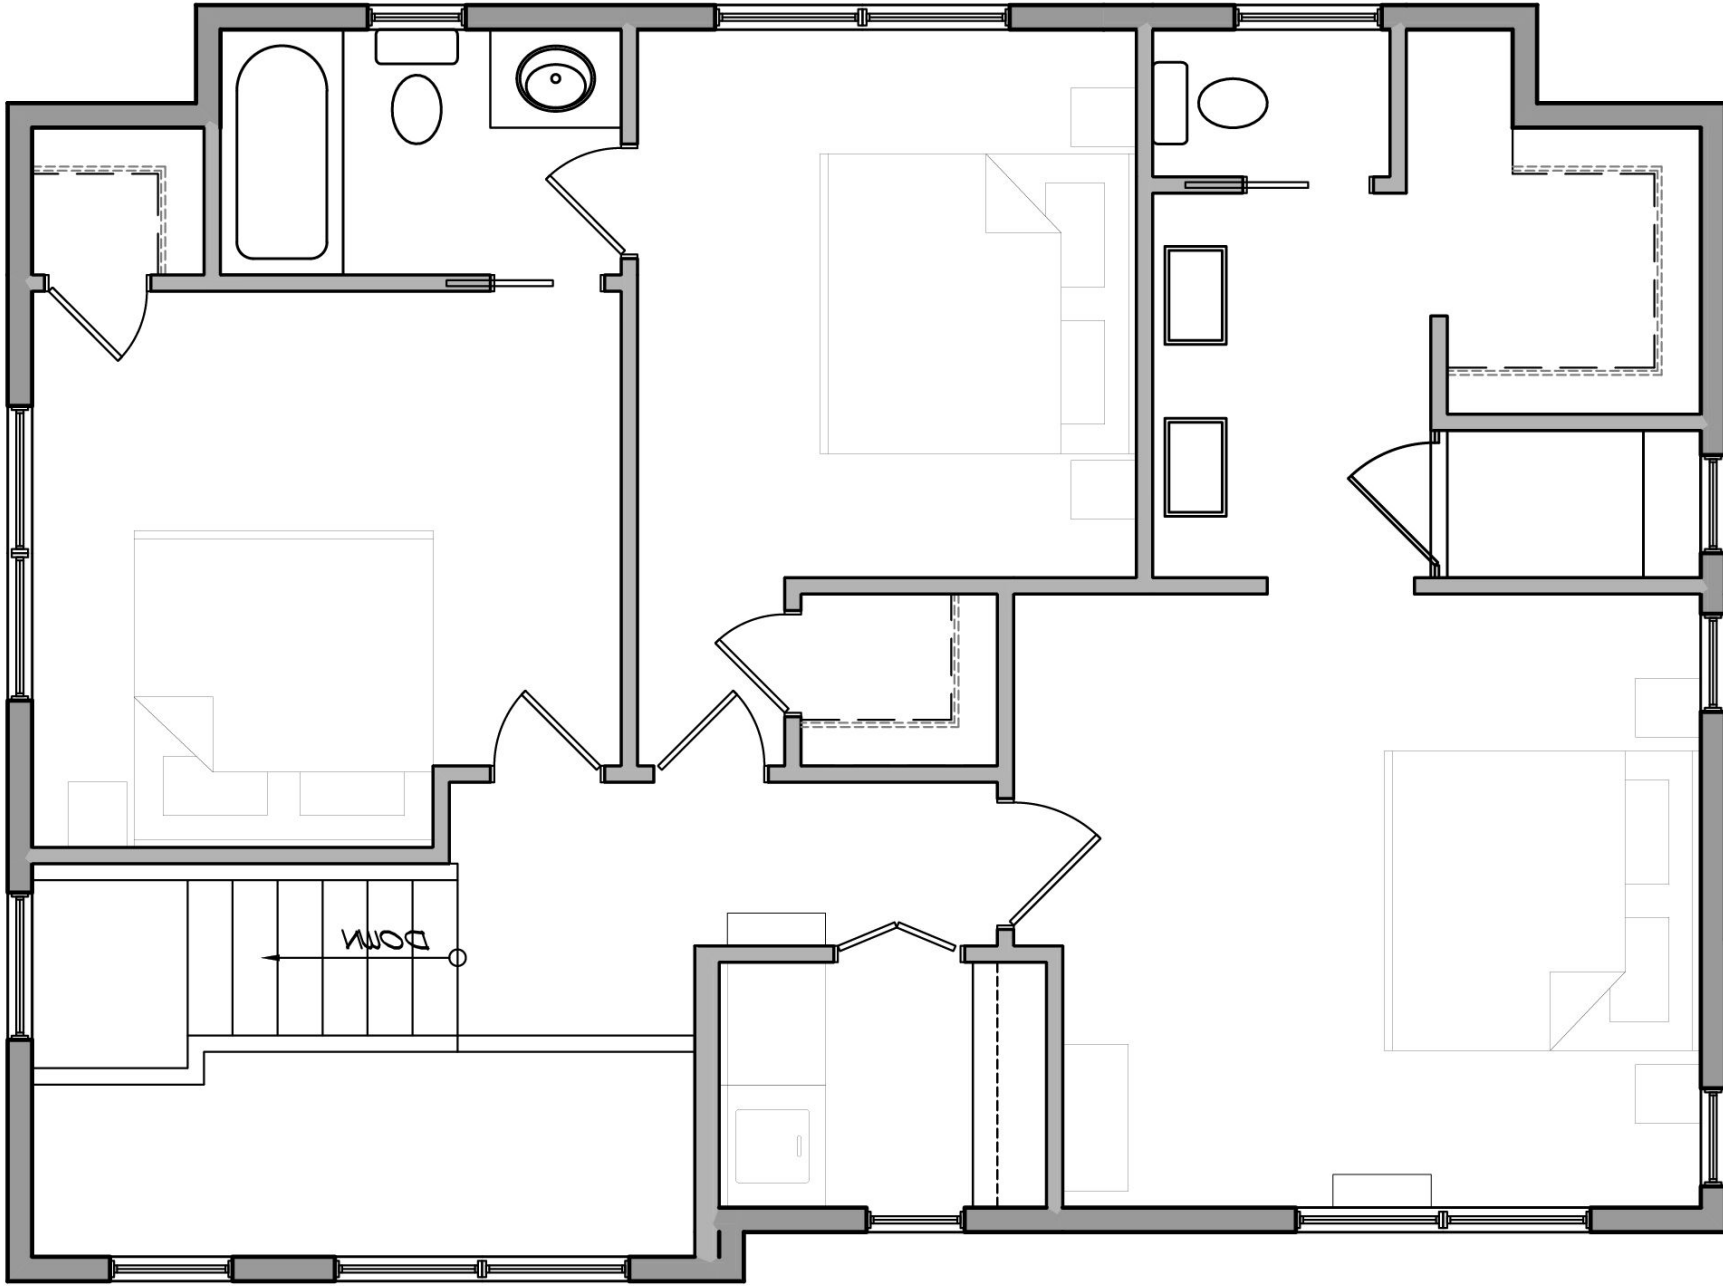

232 Rosemary Lane Durango, CO 81301 | Plan 1s (mirrored), Elevation B - Upper Level

SUTTER
Net Positive Homes

ROSEMARY LANE
by SUTTER HOMES

970.317.2216
sales@sutterhomesco.com